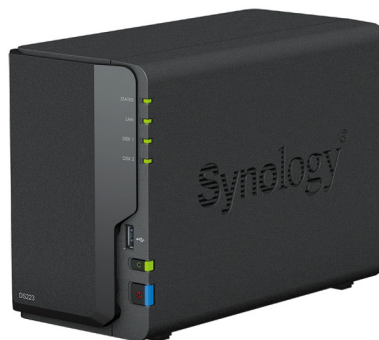

Synology DiskStation DS223, Tower, 2-bays 3.5  
 SATA HDDSSD, CPU 4-core 1.7 GHz, 2 GB DDR4  
 non-ECC, RJ-45 1GbE LAN Port, 3 x USB 3.2 Gen 1  
 Po

Šifra: 53867  
 Kategorija proizvoda: Eksterni hdd i rackovi  
 Proizvođač: Synology

Cena: **51.700,00** rsd.

Storage System Type:	NAS
Form Factor:	Tower
Device Location:	External
Built-in Devices:	LED Indicator
CPU:	Realtek RTD1619B
Internal Clock Rate:	1.7 GHz
CPU Installed Quantity:	1
RAM:	2 GB DDR4 SDRAM
NetworkTransport Protocol:	iSCSI SMB NFS FTP HTTP AFP HTTPS SNMP WebDAV LDAP
Data Link Protocol Supports:	Gigabit EthernetFast EthernetEthernet
Provides Data Channel:	SATA
Provides Internal Drive Bay Dimension:	2.5"3.5"
Supports RAID Level:	JBOD Level 0 Level 1
Number of 3.5-inch Hot-Swap Drive Bays:	2
Interface Provided:	LAN: 1x Gigabit EthernetFast EthernetEthernet (RJ-45) USB 3.2 Gen 1: 3x (USB 3.2 (type A))
Fans Quantity:	1 x 92mm
Mounting Capability:	Desktop
External Color:	Black
Included Accessories:	Power Adapter Quick Start Guide
Cable Included:	LAN Cable Power Cord
Certifications:	FCC, CE, BSMI, VCCI, RCM, UKCA,

EAC, CCC, KC

Power Adapter:	External AC 100-240 V, 5060 Hz
Maximum Output Power:	60 W
Power Consumption Operational:	17.343 W
Maximum Operating Ambient Temperature:	40 °C
Minimum Operating Ambient Temperature:	0 °C
Maximum Operating Humidity:	95 %
Minimum Operating Humidity:	5 %
Depth (mm):	232.7 mm
Height (mm):	165 mm