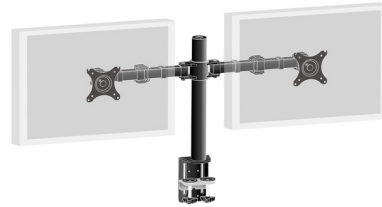

Simple and functional dual desktop arm (DS1002C-B1)

Šifra: 55978
Kategorija proizvoda: OFFICE DECOR
Proizvođač: iiyama

Cena: **7.006,00** rsd.

Mounting Hardware Type:	Mounting Kit
Parent Products:	Monitor
Ergonomic Features:	Tilt
Maximum Tilt Angle:	-85°
Minimum Tilt Angle:	-15°
Overall Height:	from 200 up to 400
Flat Display Mounting Interface:	from 75mm up to 100mm
Minimum Diagonal Length:	30"
Maximum Diagonal Length:	10"
Maximum Screen Weight:	10 kg
Device Location:	External
External Color:	Black
Warranty Products returnable:	Yes
Warranty Term (month):	36 month(s)
Warranty validation Criteria:	Serial Number
Pack Weight Brutto (kg):	0.05 kg
Pack Weight Netto (kg):	0.03 kg
Pieces in pack:	1
Box Weight Brutto (kg):	0.05 kg
Retail Packaging Net Weight Carton:	0.01 kg
Retail Packaging Net Weight Plastic:	0.01 kg
Packs in Box:	1
Package Type:	Box
EAN Code:	4948570032082