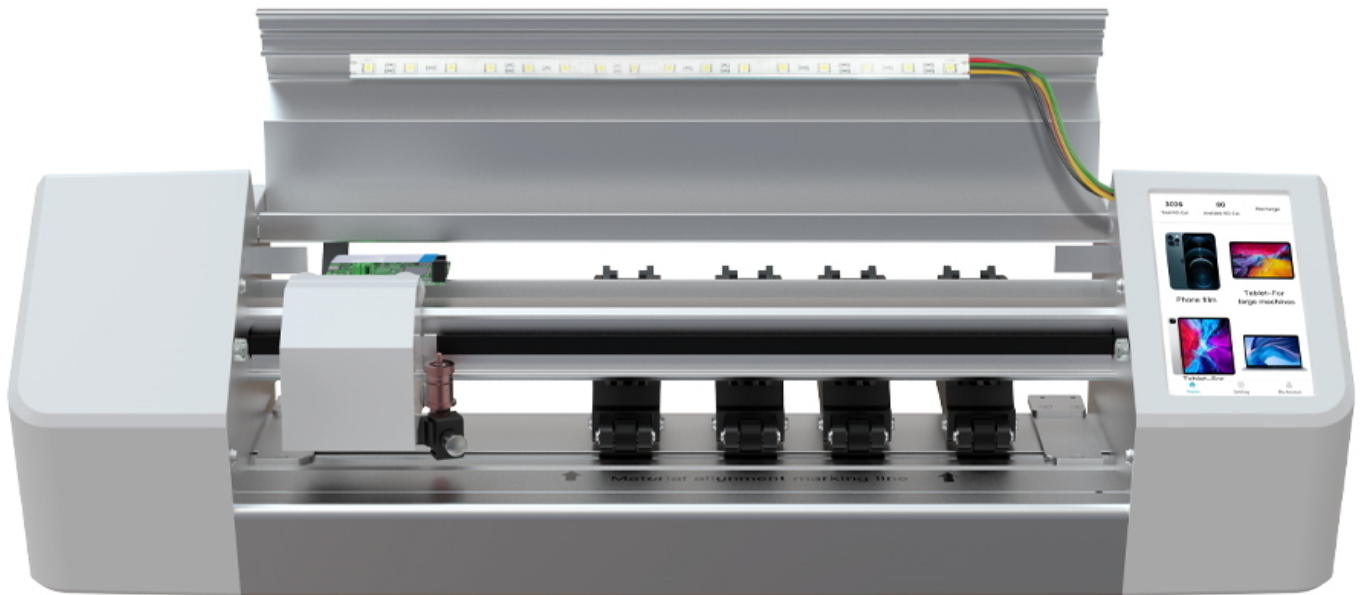

Forever mašina za sečenje do 16inch (40.64 cm)
sa LCD touch screen-om i ugrađenom APP

Šifra: 60343

Kategorija proizvoda: KANCELARIJSKI MATERIJAL

Proizvođač: Forever

Cena: **60.000,00** rsd.

Forever cutting machine up to 16 inch with LCD APP

**FOREVER FILM CUTTING MACHINE
FOR DEVICES WITH SCREENS UP TO 16"**

large LCD display and built-in application

The Forever film cutting machine is a device thanks to which you can protect almost every available

Quick sticking and protection

It's a quick fit that takes 30s. It does not require additional materials, e.g. glues and UV lamps.

Cracked display? The film can be applied for smartphone. It will perfectly smooth and protect it from further damage.

Forever films

A huge offer of film without the need to increase storage space - different formats of cuts for one device model, e.g. notch and cameras covered or not.

The Forever film cutting machine is a device thanks to which you can protect almost every available phone display on the market. Many smartphones have several patterns of film cutouts for the front.